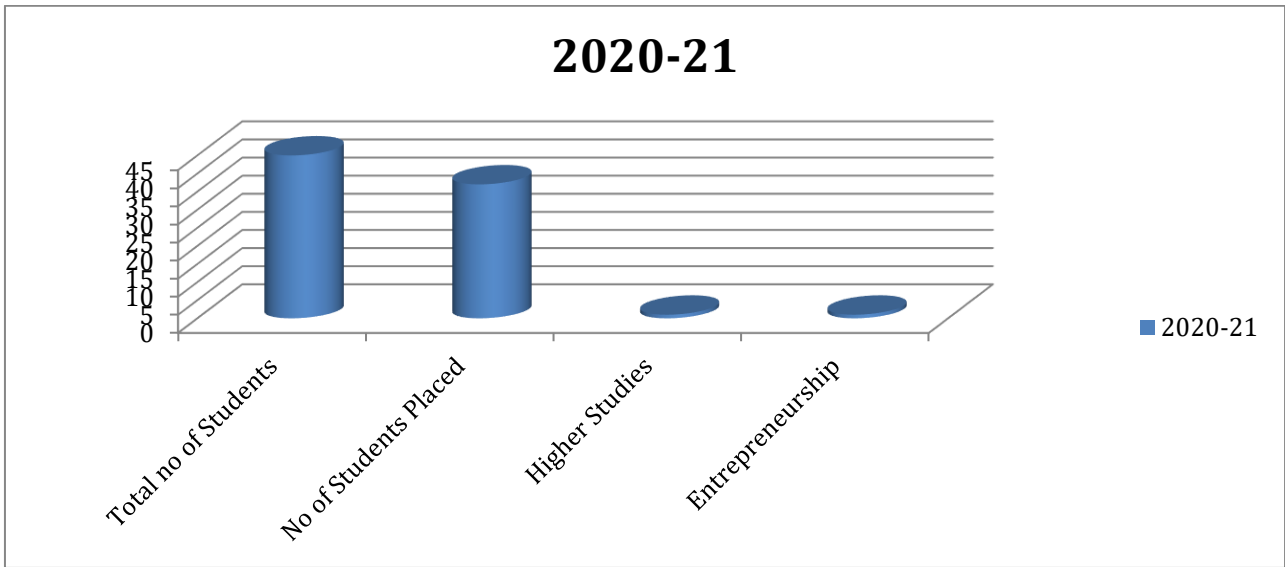

PLACEMENT STATISTICS

YEAR	Total no of Students	No of Students Placed	Higher Studies	Entrepreneurship
2022-23	67	48	0	0
2021-22	53	45	0	0
2020-21	45	37	1	1

PLACEMENT STATISTICS OF CSE